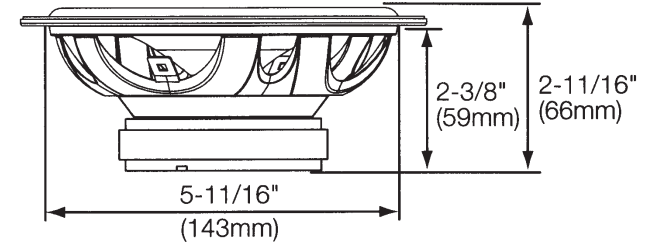

## SPECIFICATIONS

	GT7-4	GT7-5	GT7-6	GT7-86	GT7-96	GT7-5C	GT7-6C
<b>Type</b>	4" (100mm) two-way speaker	5-1/4" (130mm) two-way speaker	6-1/2" (165mm) two-way speaker	5" x 7" / 6" x 8" (152mm x 230mm) two-way speaker	6" x 9" (164mm x 235mm) three-way speaker	5-1/4" (130mm) two-way component system	6-1/2" (165mm) two-way component system
<b>Continuous power handling</b>	30W	35W	45W	60W	70W	45W	50W
<b>Peak power handling</b>	90W	105W	135W	180W	210W	135W	150W
<b>Frequency response</b>	75Hz – 20kHz	70Hz – 20kHz	55Hz – 20kHz	45Hz – 20kHz	40Hz – 21kHz	65Hz – 20kHz	50Hz – 20kHz
<b>Nominal impedance</b>	4 ohms	4 ohms	4 ohms	4 ohms	4 ohms	4 ohms	4 ohms
<b>Sensitivity (2.83V/m)</b>	90dB	93dB	93dB	93dB	94dB	92dB	92dB
<b>External diameter</b>	3-29/32" (99mm)	5-1/8" (130mm)	6-9/16" (166mm)	9-1/16" x 5-11/16" (229mm x 144mm)	9-5/16" x 6-1/2" (235mm x 164mm)	5-1/8" (130mm)	6-9/16" (166mm)
<b>Mounting cutout diameter</b>	3-15/32" (88mm)	4-3/4" (120mm)	5-11/16" (143mm)	7-3/16" x 4-15/16" (182mm x 125mm)	8-3/4" x 5-15/16" (221mm x 150mm)	4-3/4" (120mm)	5-11/16" (143mm)
<b>Total depth</b>	2-7/16" (62mm)	2-5/8" (66mm)	2-3/4" (68mm)	2-3/4" (68mm)	3-7/16" (86mm)	2-1/2" (63mm)	2-11/16" (66mm)
<b>Mounting depth</b>	2" (51mm)	2-1/4" (57mm)	2-3/8" (59mm)	2-7/32" (56mm)	2-15/16" (74mm)	2-1/4" (57mm)	2-3/8" (59mm)