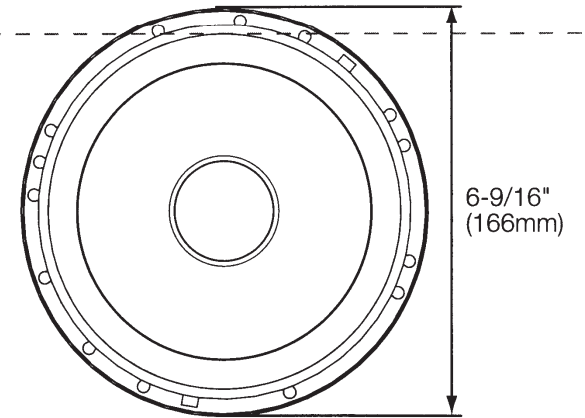

## SPECIFICATIONS

	GT7-4	GT7-5	GT7-6	GT7-86	GT7-96	GT7-5C	GT7-6C
<b>Type</b>	4" (100mm) two-way speaker	5-1/4" (130mm) two-way speaker	6-1/2" (165mm) two-way speaker	5" x 7" / 6" x 8" (152mm x 230mm) two-way speaker	6" x 9" (164mm x 235mm) three-way speaker	5-1/4" (130mm) two-way component system	6-1/2" (165mm) two-way component system
<b>Continuous power handling</b>	30W	35W	45W	60W	70W	45W	50W
<b>Peak power handling</b>	90W	105W	135W	180W	210W	135W	150W
<b>Frequency response</b>	75Hz – 20kHz	70Hz – 20kHz	55Hz – 20kHz	45Hz – 20kHz	40Hz – 21kHz	65Hz – 20kHz	50Hz – 20kHz
<b>Nominal impedance</b>	4 ohms	4 ohms	4 ohms	4 ohms	4 ohms	4 ohms	4 ohms
<b>Sensitivity (2.83V/m)</b>	90dB	93dB	93dB	93dB	94dB	92dB	92dB
<b>External diameter</b>	3-29/32" (99mm)	5-1/8" (130mm)	6-9/16" (166mm)	9-1/16" x 5-11/16" (229mm x 144mm)	9-5/16" x 6-1/2" (235mm x 164mm)	5-1/8" (130mm)	6-9/16" (166mm)
<b>Mounting cutout diameter</b>	3-15/32" (88mm)	4-3/4" (120mm)	5-11/16" (143mm)	7-3/16" x 4-15/16" (182mm x 125mm)	8-3/4" x 5-15/16" (221mm x 150mm)	4-3/4" (120mm)	5-11/16" (143mm)
<b>Total depth</b>	2-7/16" (62mm)	2-5/8" (66mm)	2-3/4" (68mm)	2-3/4" (68mm)	3-7/16" (86mm)	2-1/2" (63mm)	2-11/16" (66mm)
<b>Mounting depth</b>	2" (51mm)	2-1/4" (57mm)	2-3/8" (59mm)	2-7/32" (56mm)	2-15/16" (74mm)	2-1/4" (57mm)	2-3/8" (59mm)