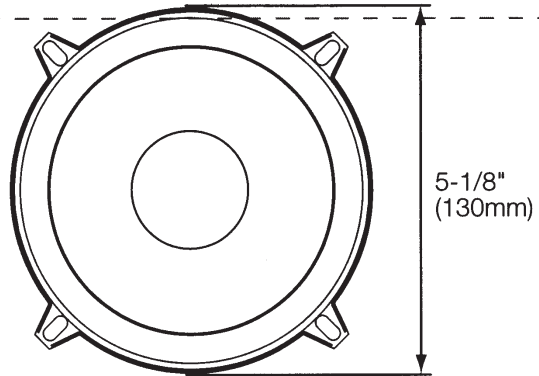

## SPECIFICATIONS

	GT7-4	GT7-5	GT7-6	GT7-86	GT7-96	GT7-5C	GT7-6C
<b>Type</b>	4" (100mm) two-way speaker	5-1/4" (130mm) two-way speaker	6-1/2" (165mm) two-way speaker	5" x 7" / 6" x 8" (152mm x 230mm) two-way speaker	6" x 9" (164mm x 235mm) three-way speaker	5-1/4" (130mm) two-way component system	6-1/2" (165mm) two-way component system
<b>Continuous power handling</b>	30W	35W	45W	60W	70W	45W	50W
<b>Peak power handling</b>	90W	105W	135W	180W	210W	135W	150W
<b>Frequency response</b>	75Hz – 20kHz	70Hz – 20kHz	55Hz – 20kHz	45Hz – 20kHz	40Hz – 21kHz	65Hz – 20kHz	50Hz – 20kHz
<b>Nominal impedance</b>	4 ohms	4 ohms	4 ohms	4 ohms	4 ohms	4 ohms	4 ohms
<b>Sensitivity (2.83V/m)</b>	90dB	93dB	93dB	93dB	94dB	92dB	92dB
<b>External diameter</b>	3-29/32" (99mm)	5-1/8" (130mm)	6-9/16" (166mm)	9-1/16" x 5-11/16" (229mm x 144mm)	9-5/16" x 6-1/2" (235mm x 164mm)	5-1/8" (130mm)	6-9/16" (166mm)
<b>Mounting cutout diameter</b>	3-15/32" (88mm)	4-3/4" (120mm)	5-11/16" (143mm)	7-3/16" x 4-15/16" (182mm x 125mm)	8-3/4" x 5-15/16" (221mm x 150mm)	4-3/4" (120mm)	5-11/16" (143mm)
<b>Total depth</b>	2-7/16" (62mm)	2-5/8" (66mm)	2-3/4" (68mm)	2-3/4" (68mm)	3-7/16" (86mm)	2-1/2" (63mm)	2-11/16" (66mm)
<b>Mounting depth</b>	2" (51mm)	2-1/4" (57mm)	2-3/8" (59mm)	2-7/32" (56mm)	2-15/16" (74mm)	2-1/4" (57mm)	2-3/8" (59mm)