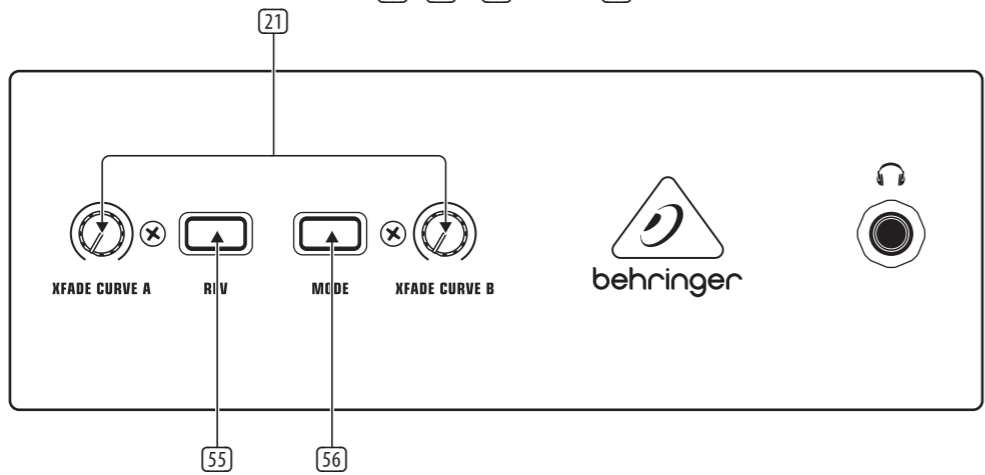

PRO MIXER NOX1010/NOX606/NOX404/NOX303/NOX 202

NOX404