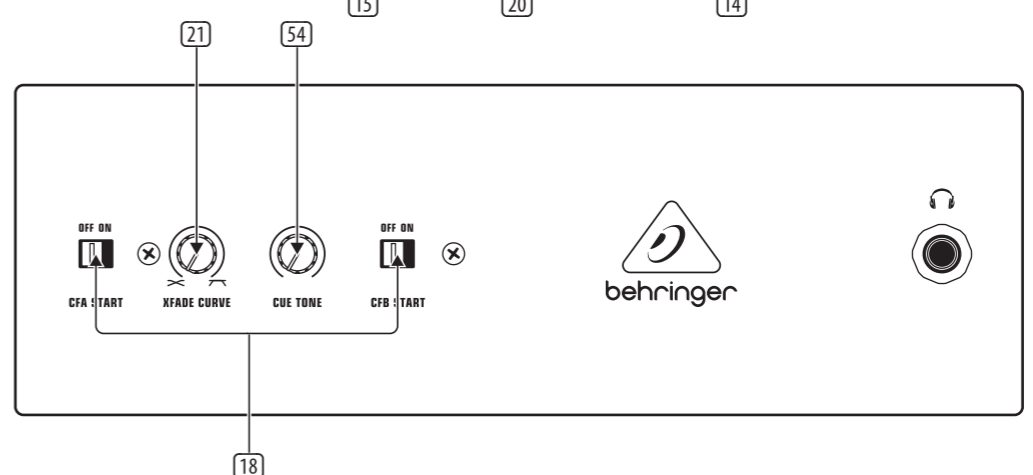

PRO MIXER NOX1010/NOX606/NOX404/NOX303/NOX 202

NOX303