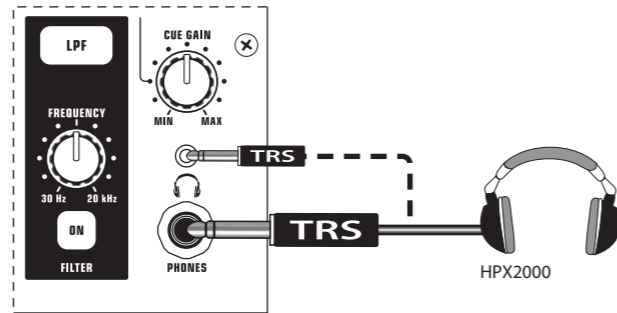

PRO MIXER NOX1010/NOX606/NOX404/NOX303/NOX 202

NOX606