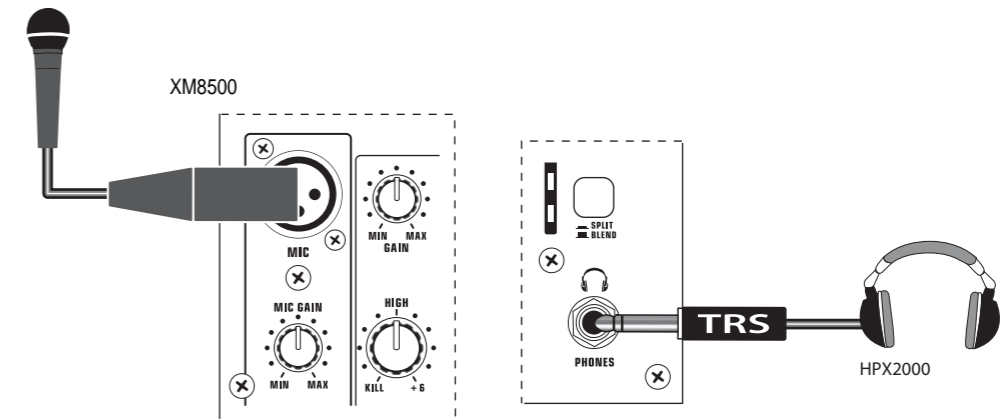

PRO MIXER NOX1010/NOX606/NOX404/NOX303/NOX 202

NOX606

NOX1010

XM8500