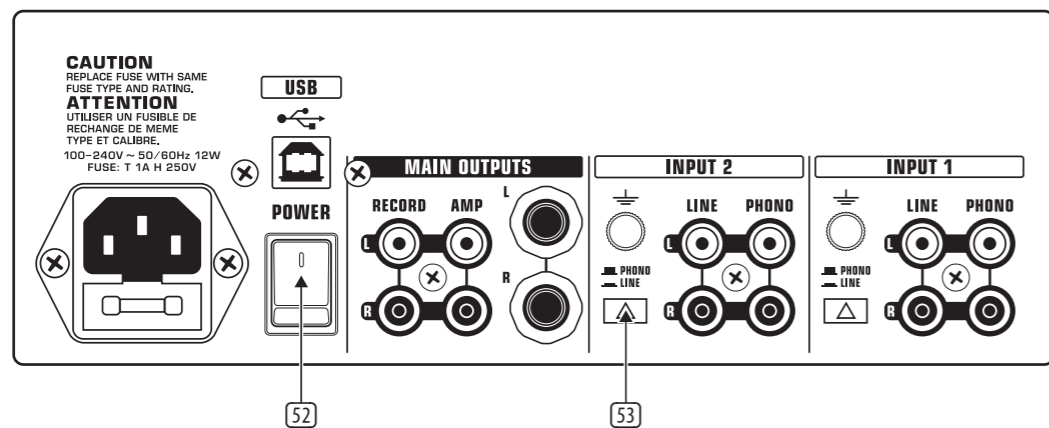

PRO MIXER NOX1010/NOX606/NOX404/NOX303/NOX 202