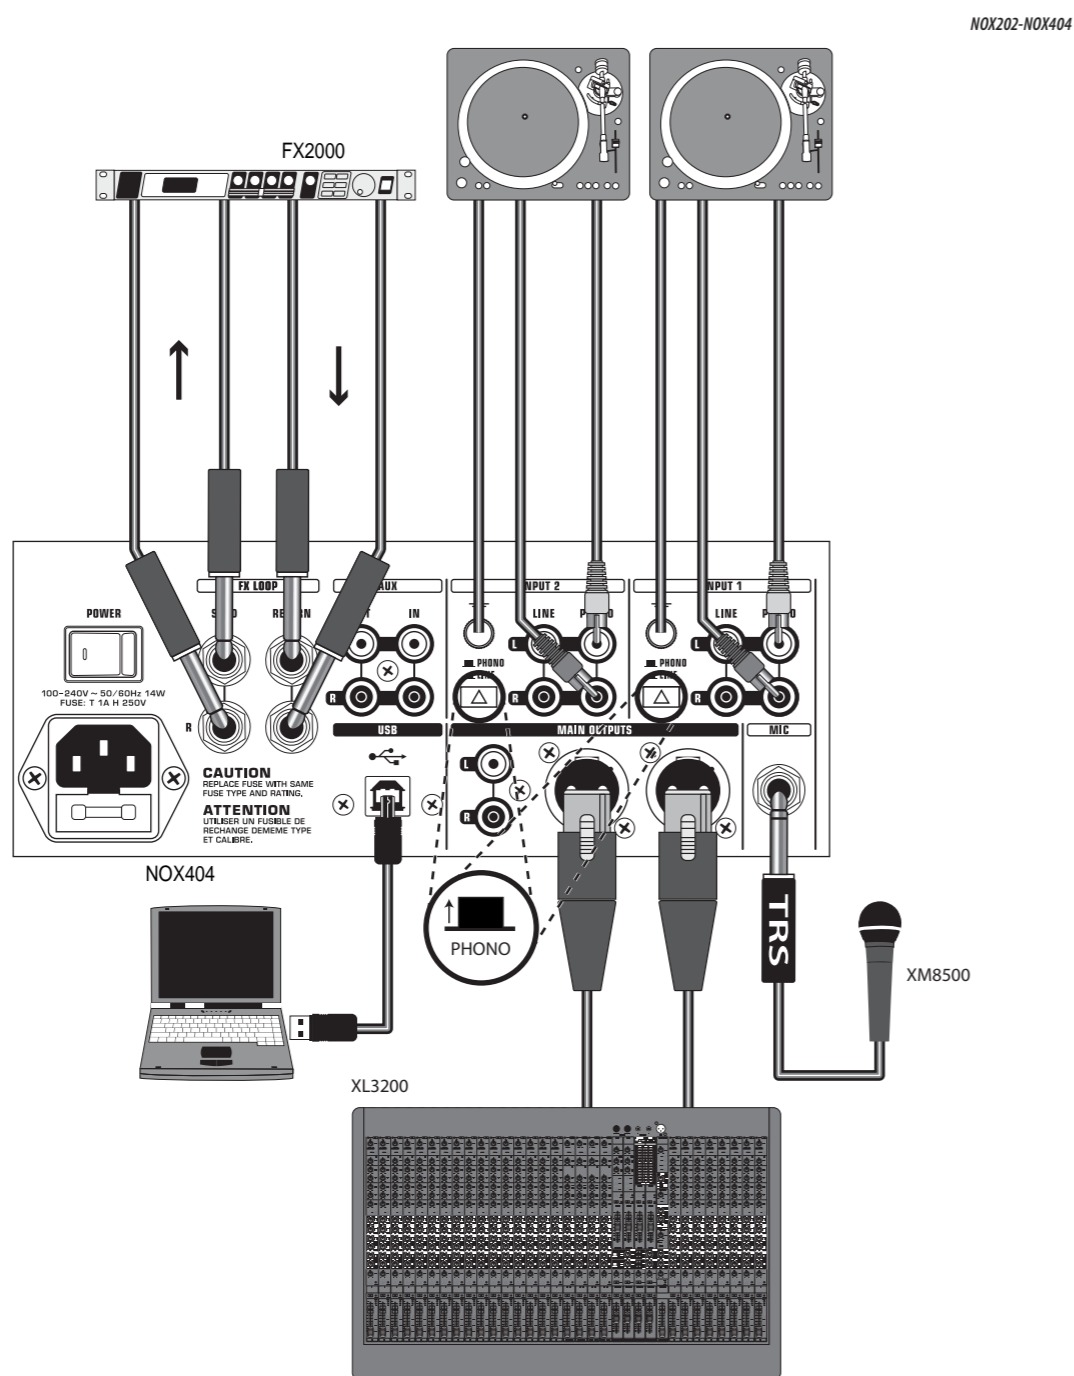

PRO MIXER NOX1010/NOX606/NOX404/NOX303/NOX 202

1: