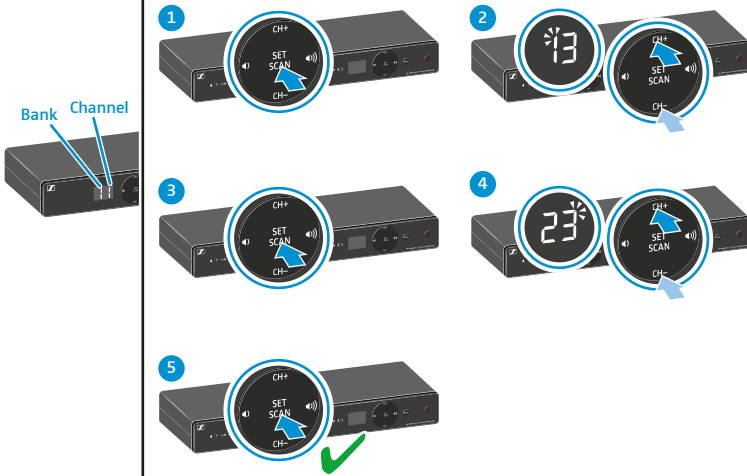

XS WIRELESS 1 DUAL	Vocal Sets	
	XSW 1-825 DUAL	XSW 1-835 DUAL
EM-XSW1 DUAL  NT 12-5CW	1	1
SKM-XSW e825 	2	-
SKM-XSW e835 	-	2
MZQ 1 	2	2
AA LR6 1.5 V 	4	4

Change frequency

Automatically/Scan

Off

Manually

Bank Channel

Sync

Multichannel

Bank 1...8
Ch. 0...9

Sensitivity

0 dB
-10 dB

Squelch

Min. distance

SKM