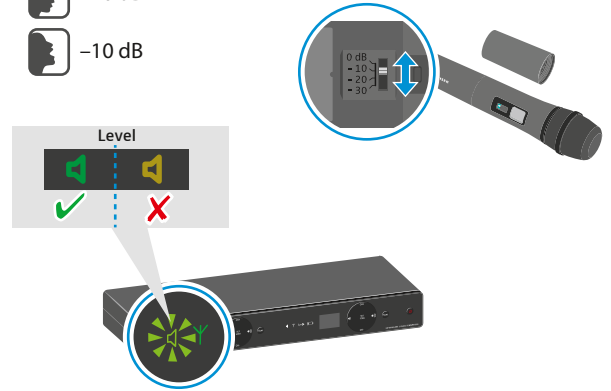

XS WIRELESS 1 DUAL	Vocal Sets	
	XSW 1-825 DUAL	XSW 1-835 DUAL
EM-XSW1 DUAL  NT 12-5CW	1	1
SKM-XSW e825 	2	-
SKM-XSW e835 	-	2
MZQ 1 	2	2
AA LR6 1.5 V 	4	4

Change frequency

Automatically/Scan

Off

Manually

Bank Channel

Sync

Multichannel

Bank 1...8
Ch. 0...9

Sensitivity

0 dB
-10 dB

Squelch

Min. distance

SKM